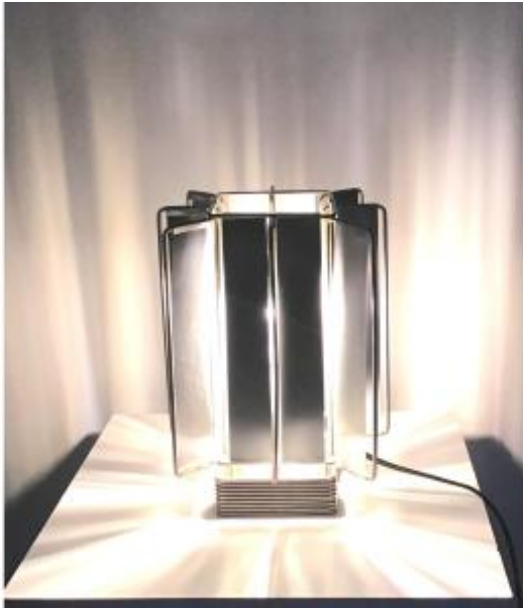

## Max Sauze Vintage Table Lamp

460 EUR

Signature : Max SAUZE

Period : 20th century

Condition : Bon état

Material : Other

Width : 16

Height : 22

### Description

Sirius model table lamp from the 1970s by designer Max Sauze. Square base in steel wire and fins in aluminum strips forming a light sculpture.