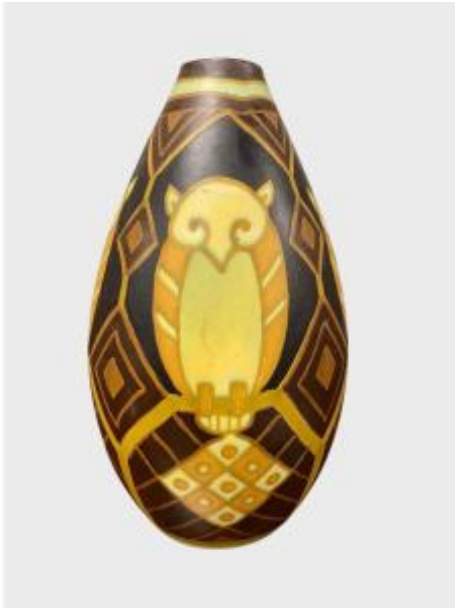

Charles Catteau - Owl Vase

3 400 EUR

Period : 20th century

Condition : Très bon état

Material : Earthenware

Diameter : 17 cm

Height : 30 cm

Description

Charles Catteau (1880-1966) Ovoid vase in matte earthenware. Decor 1462 by Jan Wind. Stamp of the Keramis (Royal Boch) factory with a she-wolf. Circa 1930. Height 30 cm, diameter 17 cm. Delivery possible.