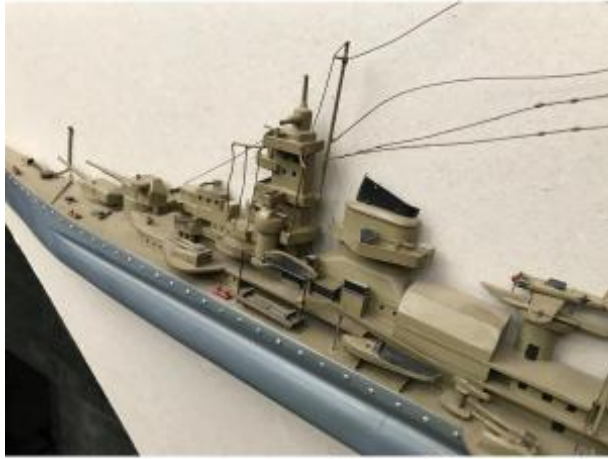

## Half Solid Wood Custom Made Model Of A German Warship

350 EUR

Period : 20th century

Condition : Bon état

Material : Solid wood

Length : 100 cm environ

Height : 25 cm environ

### Description

Half model of a German warship  
solid wood  
piece built by craftsman  
wood and metal parts  
from the 30s