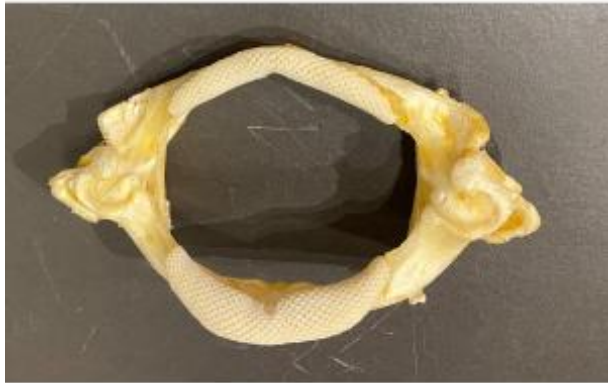

## Rhina Ray Jaw

380 EUR

Period : 20th century

Condition : Très bon état

Material : Other

Width : 17 cm

Height : 10 cm

### Description

Rare Rhina Ray jaw. Perfect to complete a cabinet of curiosities.