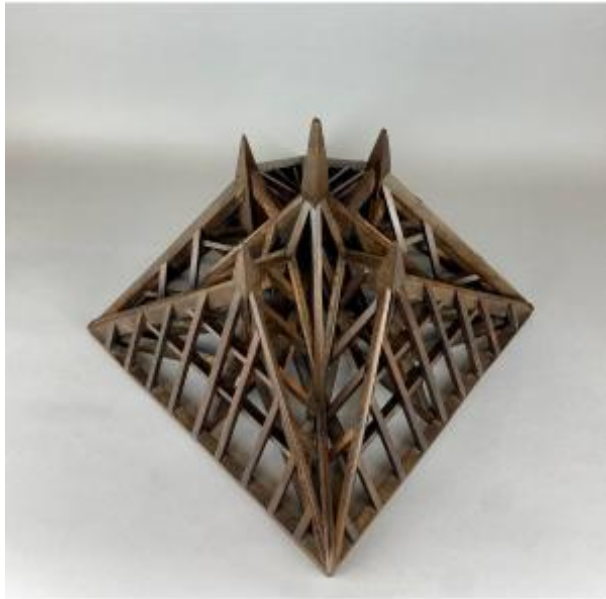

## An Architectural Model Of A Roof

1 450 EUR

Period : 20th century

Condition : Très bon état

Material : Solid wood

Width : 40

Height : 36

Depth : 40

### Description

An architectural model of a roof made at the beginning of the 20th century by a Companion Carpenter.