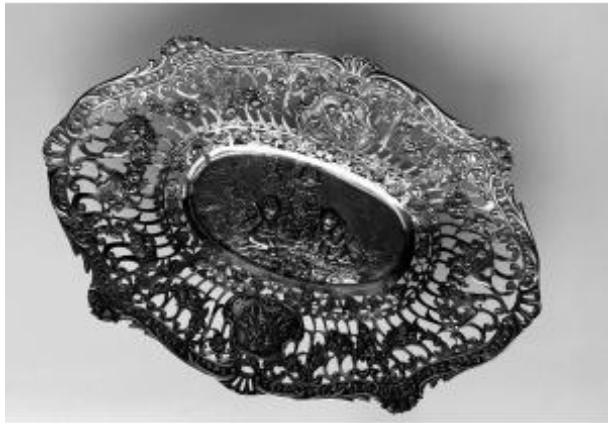

Openwork Wedding Basket, Dish, Bowl, Richly Decorated With Doves, Flowers, Putti In 800 Silver,

1 870 EUR

Period : 20th century

Condition : Très bon état

Material : Sterling silver

Length : 40

Width : 27,5

Height : 7

Description

Openwork Wedding Basket, Silver 800, Hanau circa 1900-1910

Silver 800 · Crescent Moon + Crown · Hanau · Doves, Putti, Garlands · Width 40 cm · Weight 654 g · Ideal Wedding Gift

An oval openwork wedding basket / bowl in silver 800, richly decorated in relief with doves, putti, angels, flower garlands, flower baskets and foliage on the pierced walls, with a central mirror medallion featuring putti. Height 7 cm · width 40 cm · depth 27.5 cm · weight 654 g. Hallmarks: crescent moon · crown · 800. Hanau, early 20th century. Very good condition · ready to use · very well maintained.

The openwork wedding basket (Hochzeitskorb) -- with its symbolic decoration of doves representing marital fidelity, putti evoking love,

Dealer

Denes Szy Kunsthandel

Art Nouveau, Art Deco and modern high quality objects

Tel : 0049-211-3239826

Mobile : 0049-171-4041534

Koenigsallee 27-31

Duesseldorf 40212

and flower garlands celebrating the occasion -- is one of the most characteristic table silverware forms of Hanau production at the turn of the 20th century. Hanau, a major centre of silverware production since the 17th century, was at the turn of the 20th century the European capital of quality silverware in historicist and neo-Rococo decoration, producing for the German, Austro-Hungarian and international markets.