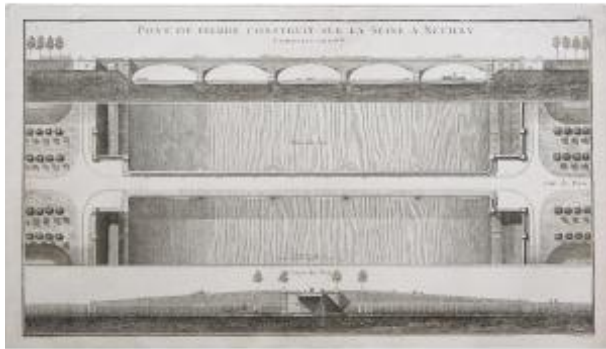

## Old Engraving - Neuilly-sur-seine Bridge

300 EUR

Period : 18th century

Condition : Bon état

Material : Paper

Dealer

**Patrick Serouge**

Antique Maps - Atlas - Antique Engraving - Rare Books