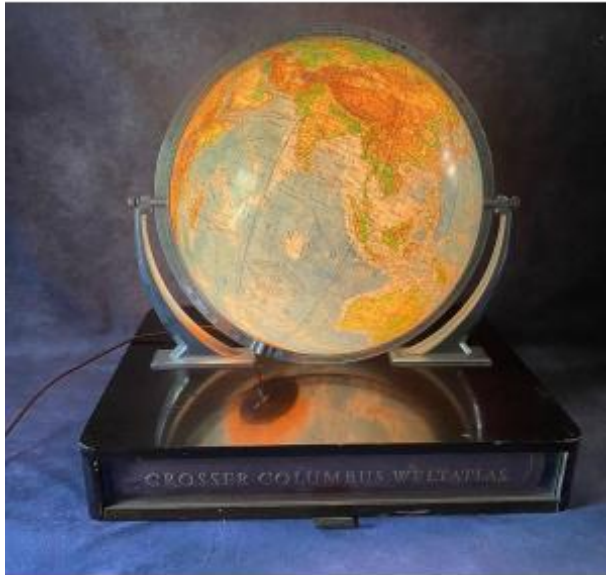

Beautiful "columbus" Luminous Globe "jubileum" Model With Large Atlas.

600 EUR

Signature : Columbus

Period : 20th century

Condition : Bon état

Material : Glass

Diameter : 32

Description

Beautiful globe from the famous German company Columbus, Jubileum model, produced for the company's fiftieth anniversary (1909-1959). The glass globe covered with paper segments is supported by two elegant arms in deco' style, and is fixed on a wooden base that contains a large geographical atlas. The geographical maps of the whole world are still printed in the traditional style and are in perfect condition. The set is completed by a photo of the owner contemplating the same globe in his office (without name).