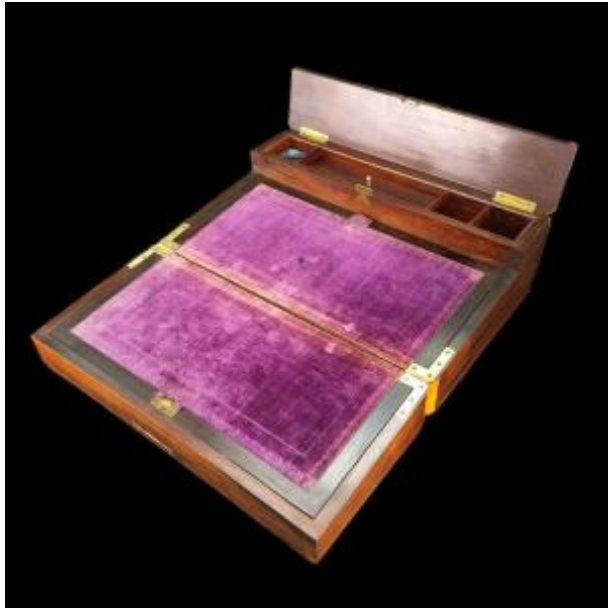

## Magnificent Rosewood Writing Box, Palais Royal, 19th Century

650 EUR

Signature : Berthellemot Paris

Period : 19th century

Condition : Très bon état

Material : Solid wood

### Description

Magnificent rosewood correspondence desk with cherry wood side inserts and mother-of-pearl lock. 19th century. Original working lock. It opens with a small flap at the top, lockable. This opens into compartments containing 1 original crystal inkwell. The small open flap allows the larger flap underneath to open onto a velvet top. The velvet upper part is equipped with a flap inside which there is a secret compartment that can be opened via an ingenious mechanism that hides three small drawers. Under 2 drawers you can see an original card still in excellent condition bearing the words: Berthellemot, confiseur, distillateur, fab. de chocolat, Exposition tout l'année, articles en tous genres pour cadeaux de mariage, baptêmes etrennes fetes dans Salon au premiere etage, Palays Royal n. 54 à Paris Berthellemot was

### Dealer

**Antiquariato Cherubini Zorzella**

Antiques, scientific instruments, pocket watches

Tel : +39 3474843395

via Madonna 387/b

Bovolone (Verona) 37051

a renowned 19th-century Parisian  
patisserie.Period: Second half of the 19th  
centuryExcellent condition.Dimensions: 32x22  
H.10cm.Open length: 37cmTracked shipping  
included with express courier  
(UPS-DHL)Shipping throughout the European  
Union.Payment: Bank transfer, PayPalContact for  
shipments outside the European Union.LOOK  
AT MY GALLERY...YOU WILL FIND OTHER  
INTERESTING ARTICLES.For more than 30  
years in the antiques sector, Antiquariato  
Cherubini Zorzella guarantees its customers  
maximum reliability and safety in purchases with  
accurate packaging and parcel traceability.