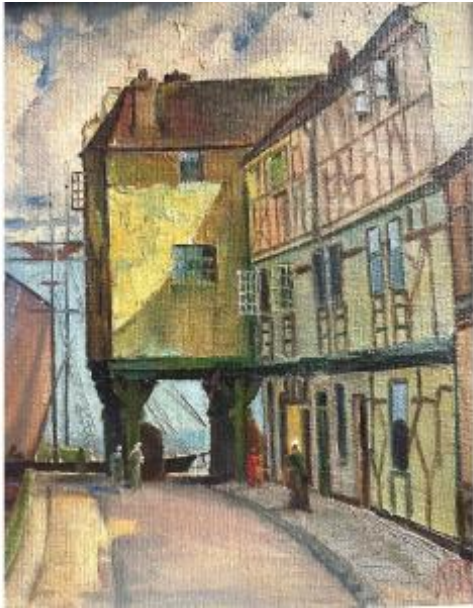

Knud Pedersen Svensberg 1889-1976 Danish Oil Dinan Medieval Port Rance Brittany Svendsbjerg

250 EUR

Signature : Knud Pedersen SVENSBURG (Svendsbjerg) 1889-1976

Period : 20th century

Condition : Très bon état

Material : Oil painting

Description

Knudsen Pedersen SVENSBURG (or SVENDSBJERG) 1889-1976 Danish artist.

Oil on framed canvas.

DINAN Brittany. (Medieval port on the Rance estuary).

This animated view is signed at the bottom right with the artist's monogram (KPS).

Titled on the back and signed on the frame.

Dimensions:

37.2 cm x 32 cm (framed).

35 cm x 29.3 cm (oil only).

IN VERY GOOD SHAPE.

You can follow my Gallery to be informed of new products.....

Dealer

Antiquités Sordes

Antiquaire généraliste et curiosités de toute époque

Mobile : 06 85 87 59 79

3 rue Bayard

Grenoble 38000