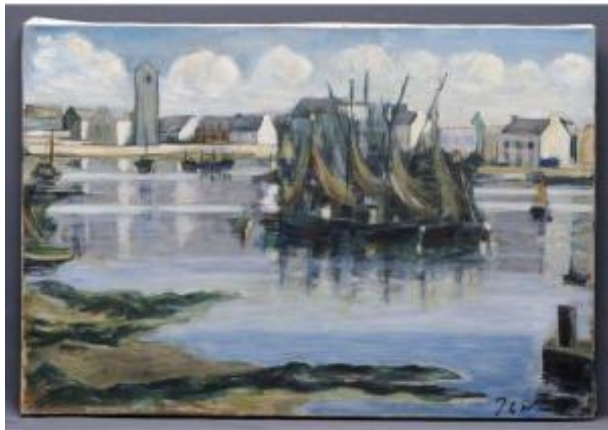

The Port Of Guilvinec 1972 Jacques Le Noane Brittany

210 EUR

Signature : Jacques Le Noane

Period : 20th century

Condition : Très bon état

Material : Oil painting

Length : 73cm

Height : 50cm

Description

The Port of Guilvinec oil painting on canvas by Jacques Le Noane dated 1972. "Photographer and painter 1928 / 2016" signed lower right. Size 73cm x 50cm. Condition: Good condition.

Dealer

Cardinalmorlot