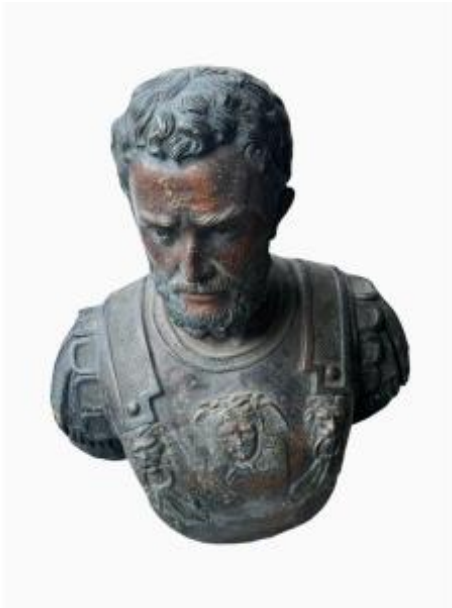

Large Roman Bronze Sculpture 80 Cm

8 550 EUR

Period : 20th century

Condition : Bon état

Material : Bronze

Description

LARGE BRONZE SCULPTURE
REPRESENTING A BUST OF A ROMAN
EMPEROR IT HAS A BEAUTIFUL BROWN
PATINA IT MEASURES 80X40X30 CM
ROMAN WORK FROM THE EARLY 1950S.