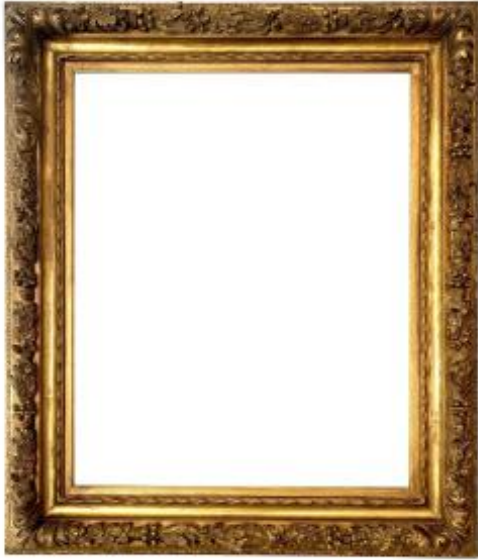

Louis XIII Style Frame - 74.80 X 61.00 - Ref - 2023

700 EUR

Period : 19th century

Condition : Bon état

Material : Stucco

Description

Louis XIII style frame in wood and stucco decorated with a garland of flowers.

- 20 F format

- View dimensions: 71.80 x 57.80 cm

- External dimensions: 95.50 x 81.50 cm

- Rebate dimensions: 74.80 x 61.00 cm

Dealer

Pentcheff Cadres

Antique frames

Tel : 04 91 42 81 33