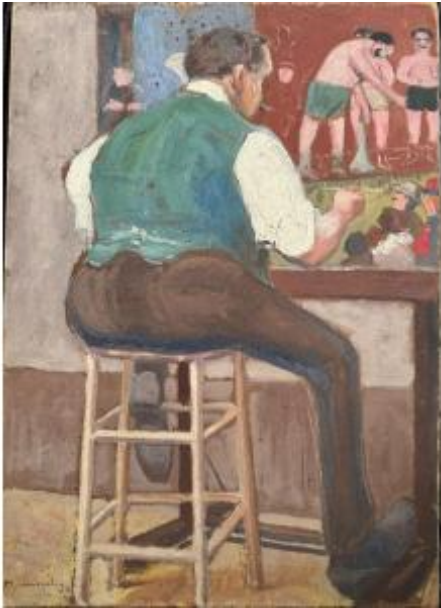

M. Jousselin (xix-xx) - Greco-roman Wrestling, Autoportrait Au Chevalet, 1912

800 EUR

Signature : M. Jousselin (XIX-XX)

Period : 20th century

Condition : Etat d'usage

Material : Oil painting on cardboard

Length : 30 cm

Height : 42 cm

Description

M. Jousselin (xix-xx)
Greco-Roman wrestling, Self-portrait At Easel,
1912
Oil hard cardboard
42 x 30 cm
Signed and dated lower left

Dealer

Galerie Drylewicz
Art moderne et symbolisme
Mobile : 06 70 66 56 33