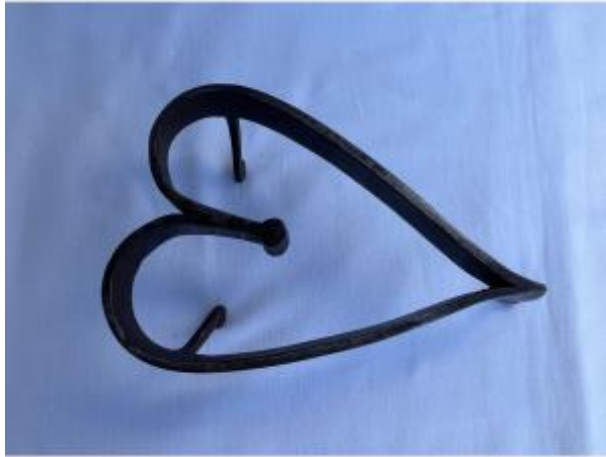

## Iron Wrought Iron Support 19th Century

180 EUR

Period : 19th century

Condition : Très bon état

Material : Wrought iron

Length : 17,5 cm

Width : 12 cm

Height : 6,5 cm

### Description

Beautiful iron rest in the shape of a heart in wrought iron Can be turned into a charming trivet  
Period 19th Century Very beautiful forging work  
Length: 17.5 cm Width: 12 cm Height: 6.5 cm