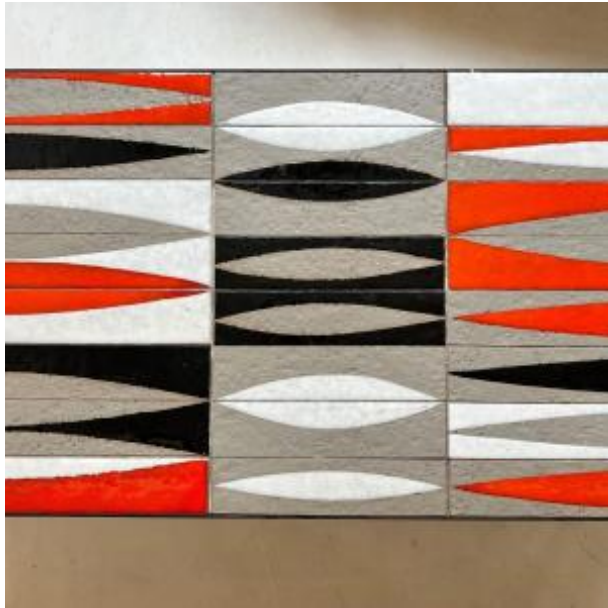

Roger Capron, Navette Ceramic Coffee Table.

3 950 EUR

Signature : Roger Capron (1922-2006)

Period : 20th century

Condition : Bon état

Material : Ceramic

Description

Roger Capron (1922-2006) Designer ceramic coffee table. model shuttle Structure in black lacquered metal, ceramic tile top with red, black, gray and white geometric decoration Signed R.Capron Presented in good condition as in the photos. Dimension: Height: 39 cm Width: 100 cm Depth: 38.5cm Transport throughout France, contact me. Don't forget to follow my gallery to be informed of the latest news. Find us on Instagram #galerieN6