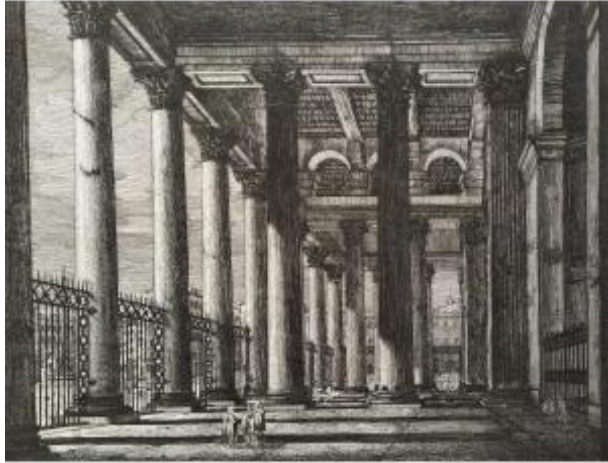

Engraving Architecture Etching Italy Rome 19th C Old Print

480 EUR

Period : 19th century

Condition : Bon état

Material : Paper

Width : 68,2 cm

Height : 49,8 cm

Description

Veduta el Interno del Pronao del Pantheon View of the Pantheon in Rome

Engraving by and after Rossini (1790-1857)

Located and dated: Roma 1820.

Rossini was known for his views of Roman Antiquities. The engraving has been lined for preservation purposes. Slight traces of folds in the lower left part (see photos)