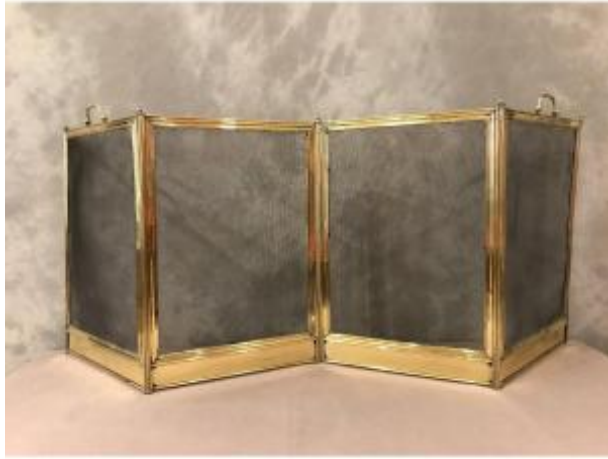

Antique Brass Fireplace Fire Screen From The 19th Charles

550 EUR

Period : 19th century

Condition : Restauré par notre atelier

Material : Wrought iron

Width : 4 x 33 cm

Height : 49 cm

Description

Old brass fireplace screen from the 19th Charles X period, it opens with 4 equal panels and it carries two small brass handles. Dimensions width 4 X 33 cm height 49 cm

Dealer

Antiquités Haye

Spécialiste d'Accessoires ancien de Cheminée du 18ème au 20ème siècle