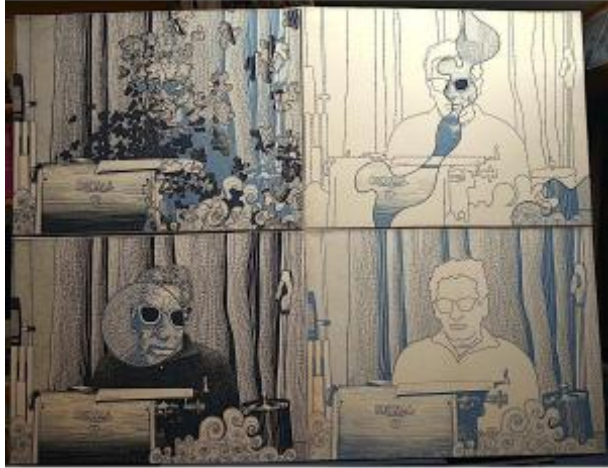

## Rare Polyptych Suite Of 4 Screenprints Portrait Samuel Fuller By Robert Malaval Rt966

2 500 EUR

Signature : ROBERT MALAVAL (1937-1980 ).

Period : 20th century

Condition : Bon état

Material : Paper

Length : dimensions de chacune : 65 x 50 cm. soit  
rassemblées : 100 x 130 cm.

### Description

ROBERT MALAVAL (1937-1980).

Portrait of SAMUEL FULLER (1912 1997).

Polyptych composed of 4 color screen prints on  
paper mounted on a wooden frame.

Each is signed in the middle and numbered on the  
front.

They are in good condition.

Dimensions of each: 65 x 50 cm.

Or collected: 100 x 130 cm.

Total weight: 2,750 kilograms.