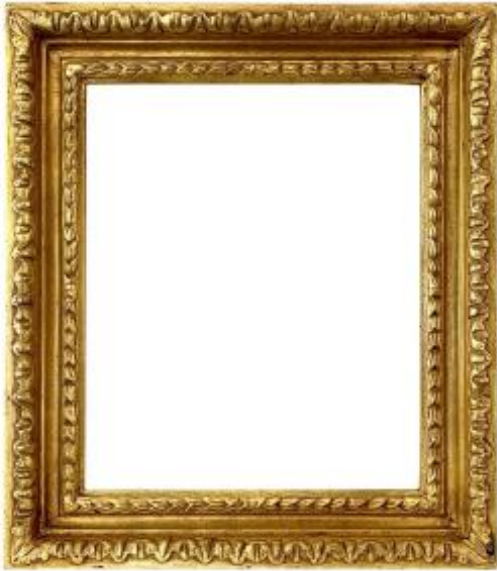

Louis XIV Style Frame - 28.40 X 23.60 - Ref - 1693

400 EUR

Period : 20th century

Condition : Bon état

Material : Gilted wood

Description

Louis XIV style frame in carved and gilded wood with fine gold.

- Format 3 F

- View dimensions: 26.50 x 22.00 cm

- External dimensions: 36.00 x 31.00 cm

- Rebate dimensions: 28.40 x 23.60 cm

Dealer

Pentcheff Cadres

Antique frames

Tel : 04 91 42 81 33

6, rue Crinas Prolongée