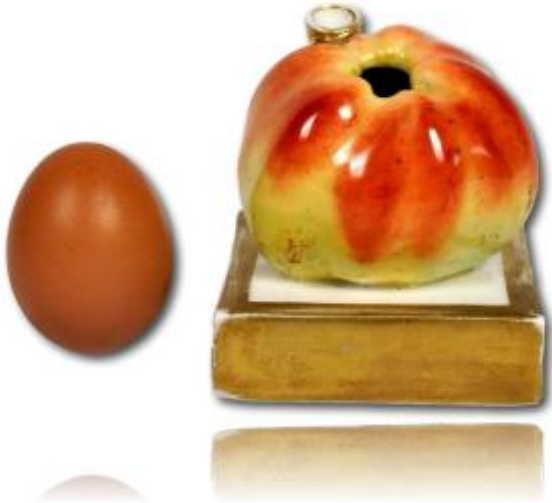

Curious Trompe l'Oeil Inkwell In The Shape Of An Apple In Paris Porcelain - Ep. Early 19th Century

790 EUR

Signature : Porcelaine de Paris ou Limoges

Period : 19th century

Condition : Parfait état

Material : Porcelain

Length : 8 cm

Width : 8 cm

Height : 8.7 cm

Description

Polychrome in the shape of an apple resting on a square base. Gold threads on the edges.

Dimensions: High. 8.7 cm - Length. 8 cm -

Width. 8 cm, Condition: PERFECT