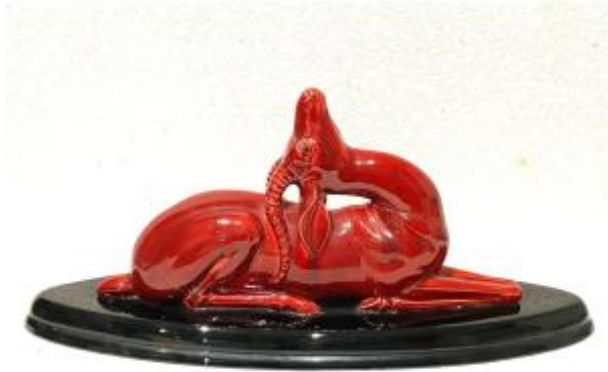

Georges Lavroff Ibex In Red Ceramic On Black Base

1 300 EUR

Signature : Georges Lavroff

Period : 20th century

Condition : Bon état

Material : Earthenware

Width : 59,5

Height : 27

Depth : 17

Description

Ibex in art deco ceramic by Georges Lavroff. signed between the two front legs. Good condition. Label below the Dorel sales store in Saint Etienne. Very decorative, good format.

Dealer