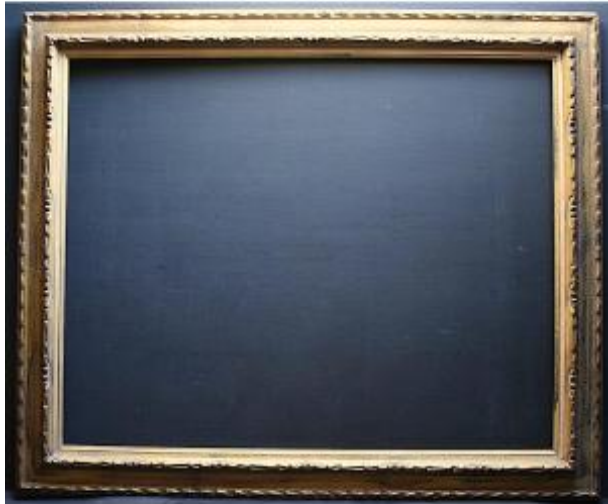

---

1950s Gold Frame With Cassetta Rabbet 81 X 65 Cm Format 25f Frame Ref C1129

450 EUR

Period : 20th century

Condition : Bon état

Material : Gilted wood

Length : dimensions feuillure 81 x 65 cm format 25f

Description

Beautiful old frame, in gilded carved wood, with cassetta, Marie-Louise in fabrics, period around 1950. Condition: Good condition Dimensions: format: 25F External dimension of the frame: 95.5 x 79.5 cm. Interior dimension with rebate: 81.2 x 65.2 cm. (see arrowed photo) Dimensions of the view: 79.7 x 63.7 cm. Wand width: 8 cm. Weight: 1.935 kg. SHIPPING: To find out shipping costs before purchasing, click: Buy online and select your country, or contact us by email. Careful PACKAGING. Tracked Colissimo shipping, national and international, registered with insurance. PAYMENT: Method of payment: French check, bank transfer, Paypal or credit card (via Paypal). A QUESTION ? : French speakers: by phone or email. Non-French speaking: by email. (indicate your country) Telephone: Mobile