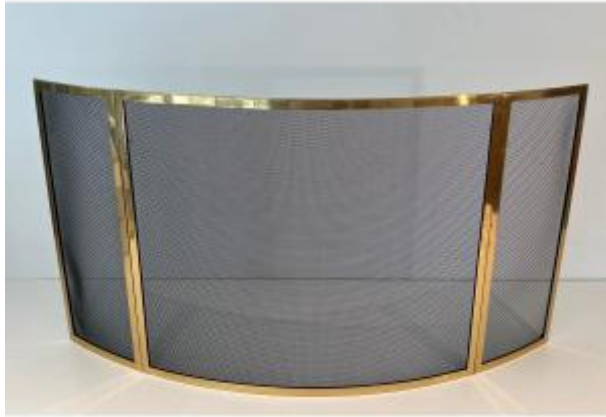

**Design Curved Brass Fireplace Screen. French Work. Circa 1970**

1 250 EUR

Period : 20th century

Condition : Très bon état

Material : Brass

Width : 96

Height : 50

Depth : 32.5

Description

Design curved brass fireplace screen. French Work. Circa 1970

[Click Here to see this piece directly on Our Website](#)

Dealer

**BARROIS Antiques**

20th century Antiques and decorative pieces

Tel : 06 12 37 55 55