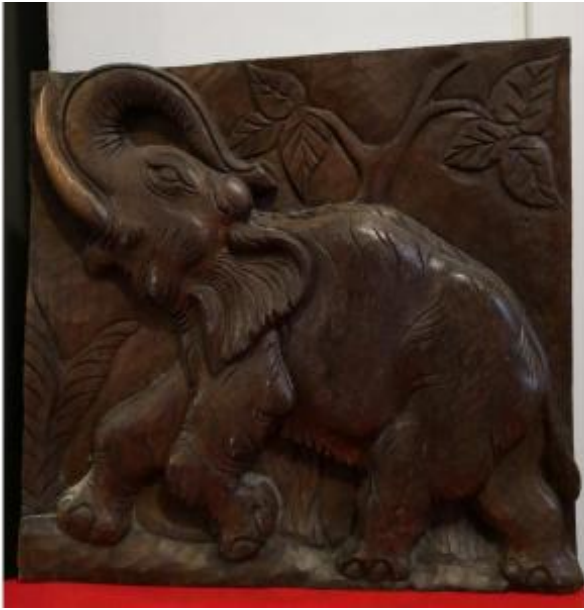

Africa - Atelier Bingerville - Ivory Coast - Carved Wooden Wall Panel -

360 EUR

Signature : Atelier Bingerville - Côte d'Ivoire

Period : 20th century

Condition : Très bon état

Material : Solid wood

Length : 43 cm

Width : 42 cm

Description

Ornamental and wall-mounted solid wood painting, from the BINGERVILLE Workshop in Ivory Coast, representing a charging elephant, signed on the back FABELY 80 and SENEGAL 82

Dealer