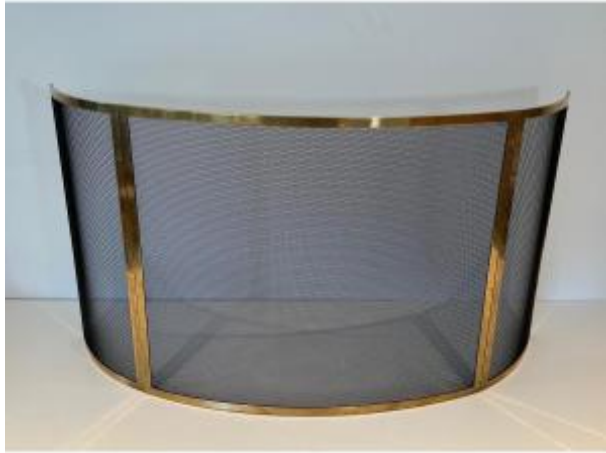

Design Curved Brass Fireplace Screen. French Work. Circa 1970

980 EUR

Period : 20th century

Condition : Très bon état

Material : Brass

Width : 96

Height : 50

Depth : 22.5

Description

Design Curved Brass Fireplace Screen. French Work. Circa 1970

[Click Here to view this piece directly on Our Website](#)

Dealer

BARROIS Antiques

20th century Antiques and decorative pieces

Tel : 06 12 37 55 55