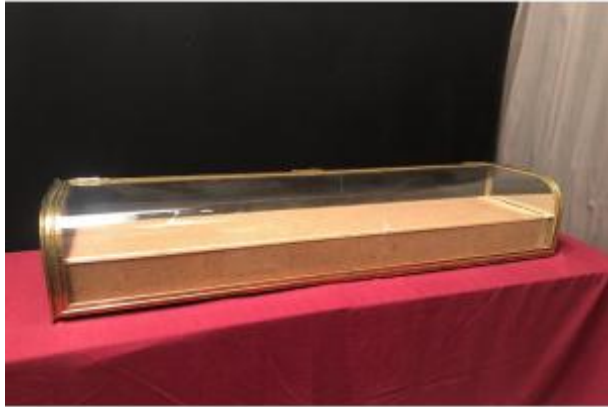

Old Store Display Case.

2 200 EUR

Period : 20th century

Condition : Très bon état

Material : Brass

Description

Long table or corner wall display case. Brass and curved glass. Cork interior (ideal for jewelry). Non-functional lock and key. Dimensions: 151 x 37 cm. Height 25.5 cm. Visit our website: setruk.com