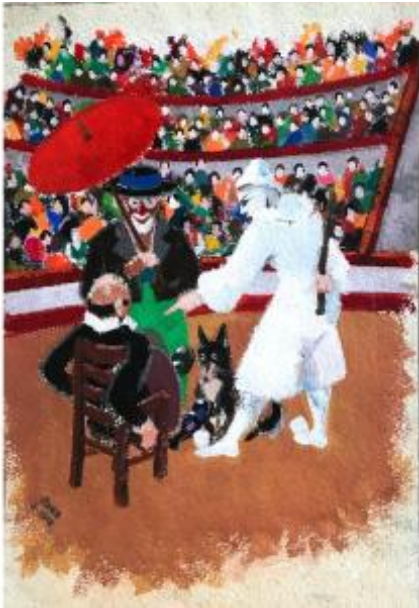

Painting, The Circus, Gouache On Paper, Signed By Rheb Dated (march 1945)

250 EUR

Signature : RHEB

Period : 20th century

Condition : Bon état

Material : Gouache

Length : 37 cm

Height : 55 cm

Description

Beautiful gouache representing a scene of clowns at the circus, in vibrant colors, gouache on embossed paper, signed by RHEB and dated 1945

Dealer

**Anaïs antique art**

general practitioner

Mobile : 0674598232