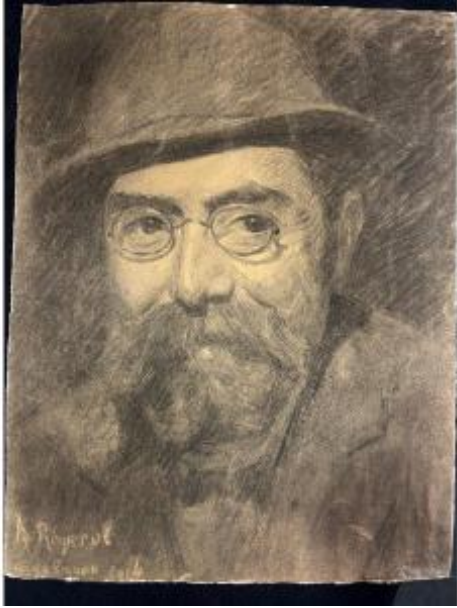

Portrait Of A Man. Henri émile Rogerol 1877-1947

180 EUR

Signature : Rogerol

Period : 20th century

Condition : Bon état

Material : Other

Width : 27

Height : 45

Description

Henri Émile Rogerol (1877-1947) Portrait of a man Signed and dated lower left: Rogerol 1914 ill annotations Dimensions: 35 x 27 cm

Dealer

Patrice Chabbert

Antiquités Tableaux Dessins Sculptures