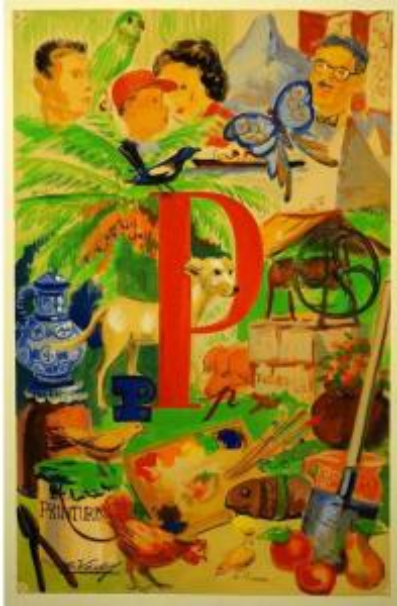

"the P" By Edmond Valesgouache From 1967

140 EUR

Signature : Edmond VALES

Period : 20th century

Condition : Parfait état

Material : Gouache

Length : 33 cm

Height : 51 cm

Description

Large watercolor and gouache in perfect condition51/33 cm.....Stamp of the signature at the bottom left.....Comes from the bottom of the painter's studio.. ..Unframed Edmond VALES (1918-2001) Painter, Draftsman, Engraver, Illustrator.....Fine arts of Nantes.....Drawing teacher in Meknés from 1947 to 1978