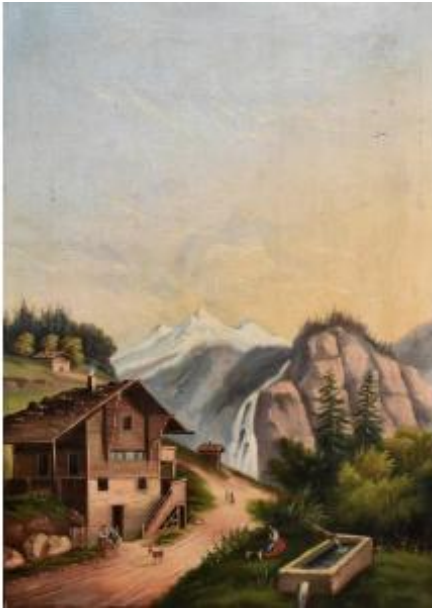

Large Painting, Animated Mountain Landscape, Shepherdess Chalet And Her Flock, Scene Of Life.

690 EUR

Period : 19th century

Condition : Bon état

Material : Oil painting

Width : 70 cm

Height : 95 cm

Description

Important painting representing a lively mountain landscape. In the center, figures are walking along a path, several women are leaning against a wall and chatting among themselves. A shepherdess sits near a watering trough, at the bottom right of the canvas. In the background, snow covers the tops of the mountains. Very beautiful atmospheric scene of daily life in small mountain villages at the end of the 19th century. Our oil on canvas was mounted on a plywood panel probably at the end of the 20th century in order to reinforce it. Note some wear and slight lack of material at the sky level, without impact on aesthetics (see photos). We have for sale in our gallery a second painting in the same spirit and almost the same dimensions which can be used as a pendant. Dimensions: width 70 cm