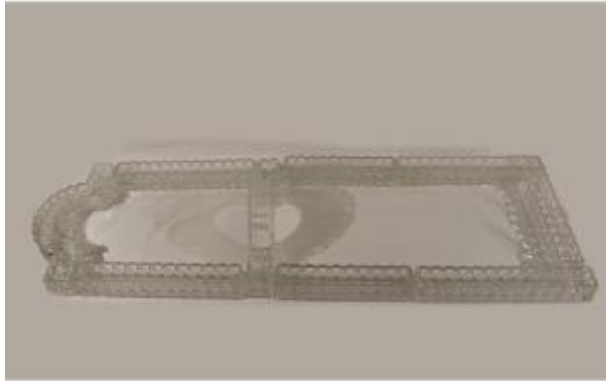

Crystal Table Flower Set, From Val Saint Lambert, "bamboo" Model

1 400 EUR

Signature : Val saint Lamert

Period : 19th century

Condition : Parfait état

Material : Crystal

Length : 100 cm

Width : 31,5 cm

Description

Val Saint Lambert crystal table display Model called "Bamboo" 19th century 9 elements
Completely modular 4 large: 30 cm 3 medium: 23 cm 1 rounded sides: 31 cm x 13 cm 1 "bridge": 31 cm x 11.5 cm high Total dimension as shown in the photo: 100 cm x 31.5 cm Perfect condition
All deliveries, careful shipping with insurance