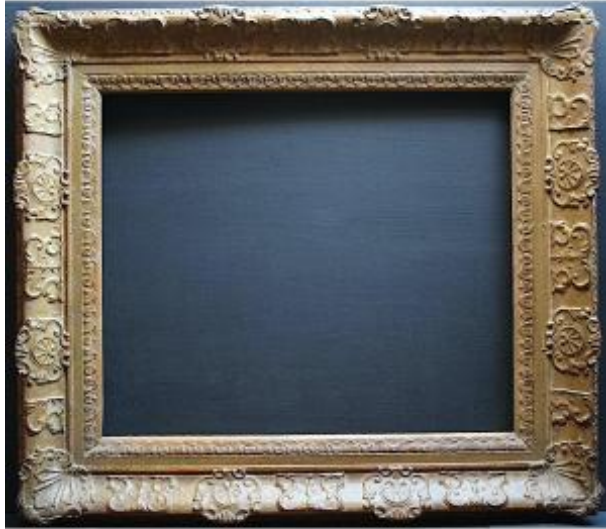

Montparnasse Frame Rabet 50.5 X 42.5 Cm Frame Ref C1108

250 EUR

Period : 20th century

Condition : Bon état

Material : Painted wood

Length : dimensions feuillure: 50,5 x 42,5 cm

Description

Beautiful old Montparnasse frame, in pressed wood, period around 1950 1960.

Color: brown green

Condition: Good general condition, normal wear.

Dimensions:

External dimension of the frame: 69.5 x 61 cm.

Interior dimension with rebate: 50.5 x 42.5 cm.

(see arrowed photo)

Dimensions of the view: 49 x 41 cm.

Wand width: 10 cm.

Frame depth: 6 cm.

Weight: 3,180 kg.

SHIPPING:

To find out shipping costs before purchasing, click: Buy online and select your country, or contact us by email.

Dealer

A Coté Antiquités

PAINTING, SCULPTURE, FRAMEWORK, GLASSWARE,
CERAMIC, COLLECTION OBJECTS