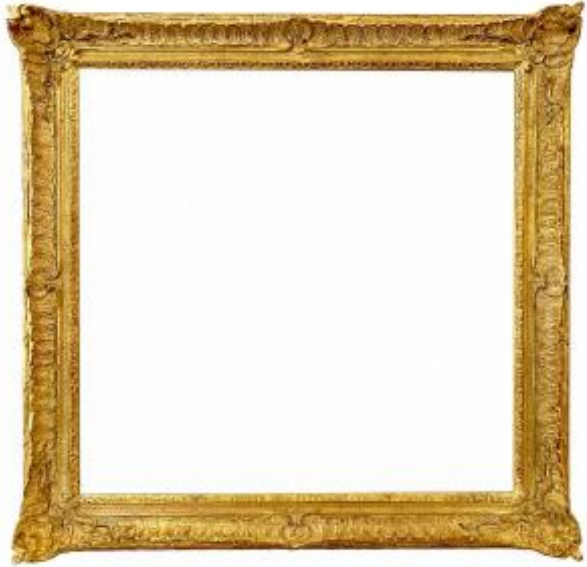

Louis XV Style Frame - 43.90 X 43.90 - Ref - 1633

600 EUR

Period : 20th century

Condition : Bon état

Material : Gilted wood

Description

Louis XV style frame in carved wood gilded with fine gold, floral decoration and shells in the corners.

- View dimensions: 41.30 x 41.30 cm
- External dimensions: 53.00 x 52.50 cm
- Rebate dimensions: 43.90 x 43.90 cm

Dealer

Pentcheff Cadres

Antique frames

Tel : 04 91 42 81 33

6, rue Crinas Prolongée

Marseille 13007