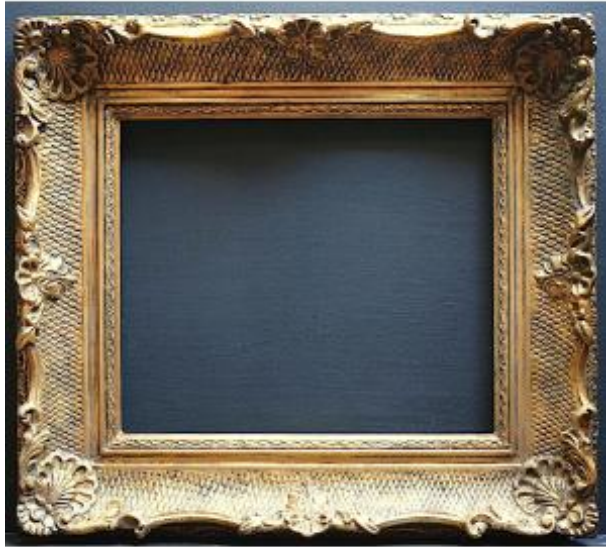

Frame Montparnasse Gold Rebate 33.5 X 28.5 Cm Frame Ref C1095

230 EUR

Period : 20th century

Condition : Bon état

Material : Stucco

Length : dimension feuillure : 33,5 x 28,5 cm.

Description

Pretty Montparnasse rocaille style frame in stucco and wood, period around 1940 - 1950.

Color: Gold Condition:

Good general condition, normal wear.

Dimensions: External dimension of the frame: 49 x 44 cm.

Interior dimension with rebate: 33.5 x 28.5 cm.

(see arrowed photo)

Dimensions of the view: 31.5 x 26.5 cm.

Wand width: 8.5 cm.

Frame depth: 6 cm.

Weight: 1.950 kg.

SHIPPING:

To find out shipping costs before purchasing, click: Buy online and select your country, or contact us by email.

Dealer

A Coté Antiquités

PAINTING, SCULPTURE, FRAMEWORK, GLASSWARE,
CERAMIC, COLLECTION OBJECTS