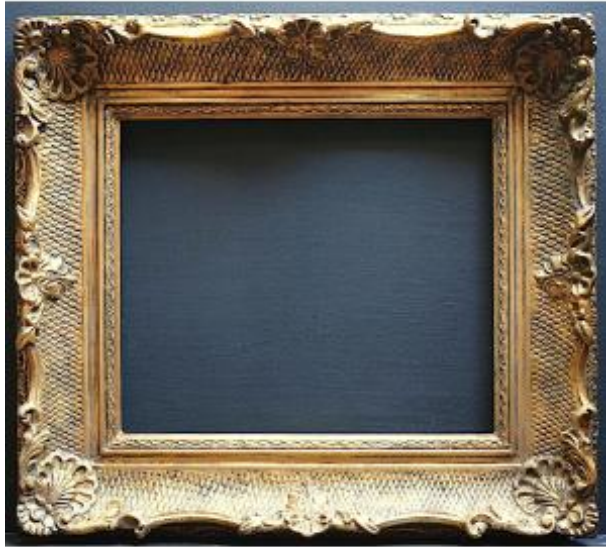

Frame Montparnasse Gold Rebate 33.5 X 28.5 Cm Frame Ref C1095

230 EUR

Period : 20th century

Condition : Bon état

Material : Stucco

Length : dimension feuillure : 33,5 x 28,5 cm.

Description

Pretty Montparnasse rocaille style frame in stucco and wood, period around 1940 - 1950. Color: Gold Condition: Good general condition, normal wear. Dimensions: External dimension of the frame: 49 x 44 cm. Interior dimension with rebate: 33.5 x 28.5 cm. (see arrowed photo) Dimensions of the view: 31.5 x 26.5 cm. Wand width: 8.5 cm. Frame depth: 6 cm. Weight: 1.950 kg. SHIPPING: To find out shipping costs before purchasing, click: Buy online and select your country, or contact us by email. CAREFUL PACKAGING. Tracked Colissimo shipping, national and international, registered with insurance. PAYMENT: Method of payment: French check, bank transfer, Paypal or credit card (via Paypal). A QUESTION ? : French speakers: by phone or email. Non-French speaking: by