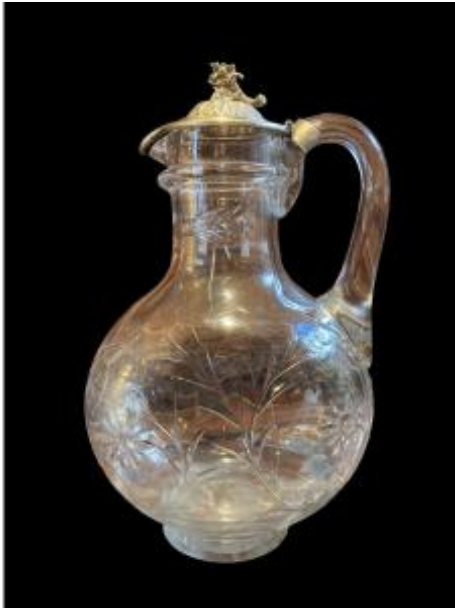

Ewer In Crystal And Silver, Late 19th Century

270 EUR

Period : 19th century

Condition : Bon état

Material : Crystal

Width : 15 cm

Height : 25 cm

Depth : 11 cm

Description

Louis XVI style cut crystal wine ewer. Decorated with stylized flowers and Louis XV style silver cover including a bouquet of flowers. Minerva hallmark.

Late 19th century

Good condition

Dimensions: