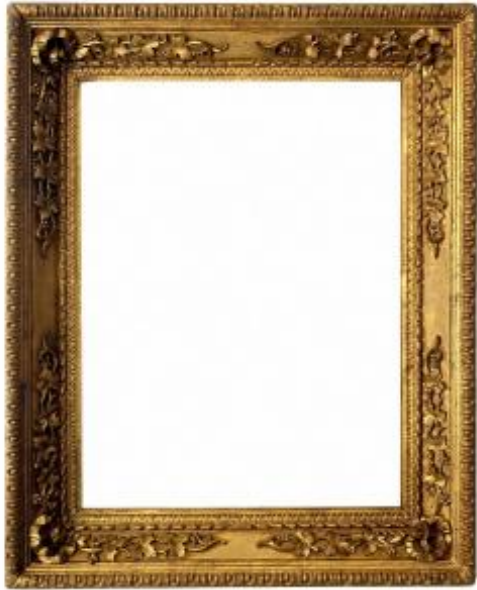

Napoleon III Style Frame - 79.00 X 58.00 - Ref - 1611

900 EUR

Period : 20th century

Condition : Bon état

Material : Solid wood

Description

Napoleon III style frame in carved and gilded wood, decorated with scrolls and carved and stylized foliage.

- View dimensions: 76.00 x 55.20 cm
- External dimensions: 96.50 x 75.50 cm
- Rebate dimensions: 79.00 x 58.00 cm

Dealer

**Pentcheff Cadres**

Antique frames

Tel : 04 91 42 81 33

6, rue Crinas Prolongée

Marseille 13007