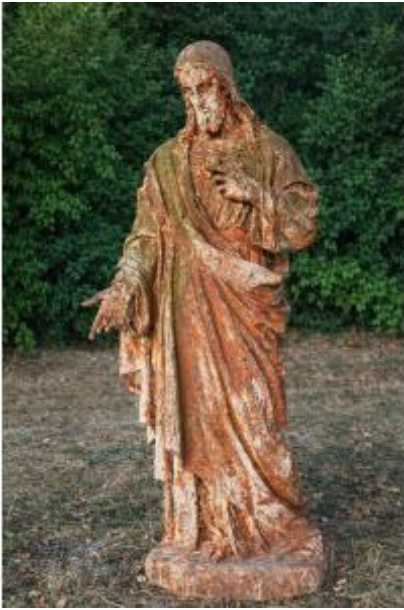

Large Christ Sculpture 19 Centuries

3 950 EUR

Period : 19th century

Condition : Très bon état

Material : Cast iron

Height : 185

Description

Magnificent sculpture representing Christ, very pretty form of drapery at the end of the 18th century, very early 19th century Christ is 185 cm high. Base 52 cm x 47 cm Very well made, old cast iron material, this statue comes from a beautiful chapel in the Poitou Charente region.