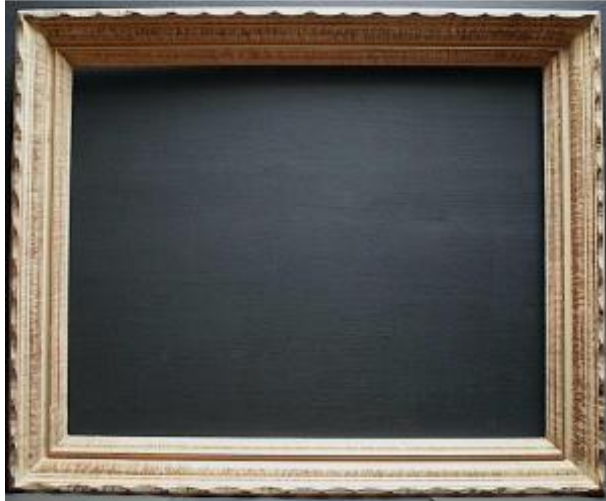

Frame 1950s Rebate 61 X 47.8 Cm Format Close To 12p Frame Ref C1091

250 EUR

Period : 20th century

Condition : Bon état

Material : Painted wood

Length : dimensions feuillure: 61 x 47,8 cm

Description

Nice frame from the 1950s, 1960s, in painted wood.

Color: beige, bronze, red ocher, gold

Condition: Good general condition, normal wear.

Dimensions: format: close to 12 P

External dimension of the frame: 72 x 59 cm

Internal dimension with rebate: 61 x 47.8 cm.

(see arrowed photo)

Dimension of the view: 59 x 46.2 cm.

Rod width: 7.5 cm.

Frame depth: 4.5 cm.

Weight: 1.260 kg.

SHIPPING:

To know the shipping costs before the purchase, click on: Buy online and select your country, or contact us by email.