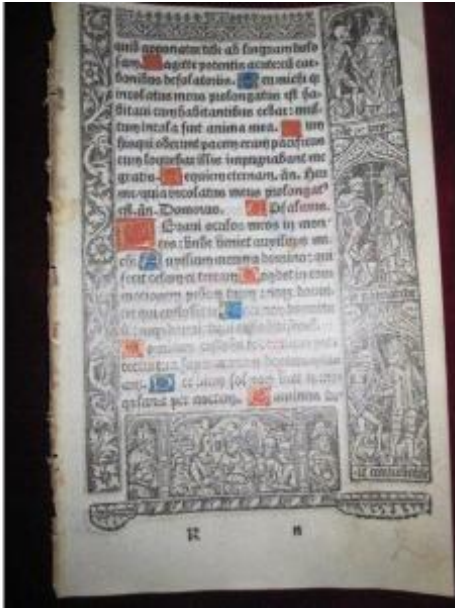

Leaf From A Book Of Hours. Around 1500. Danse Macabre Engravings On Parchment

375 EUR

Period : Before 16th century

Condition : Bon état

Material : Parchment

Length : 17 x 11 cm

Description

Leaf from a Book of Hours. circa 1500. Borders on both sides with Danse Macabre motifs engraved on parchment.