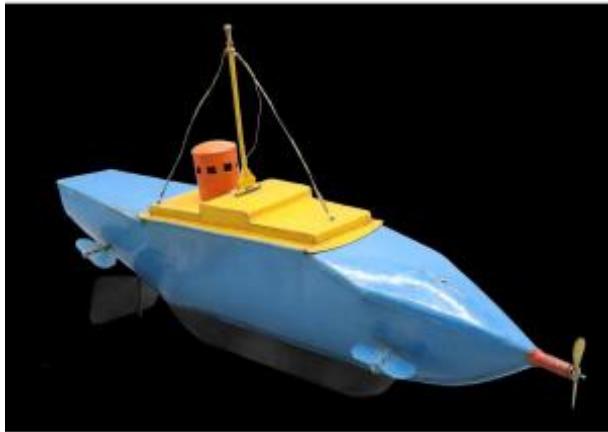

Marsol Submarine Mechanical Toy

580 EUR

Period : 20th century

Condition : Bon état

Material : Painted metal

Description

Curious prototype of a mechanical submarine in painted sheet metal. Functional key mechanism. It is either a very well made handmade toy or a prototype from a brand. The engine is of very good quality, the hull has certainly been repainted. 40 cm in length, in its original wooden box.