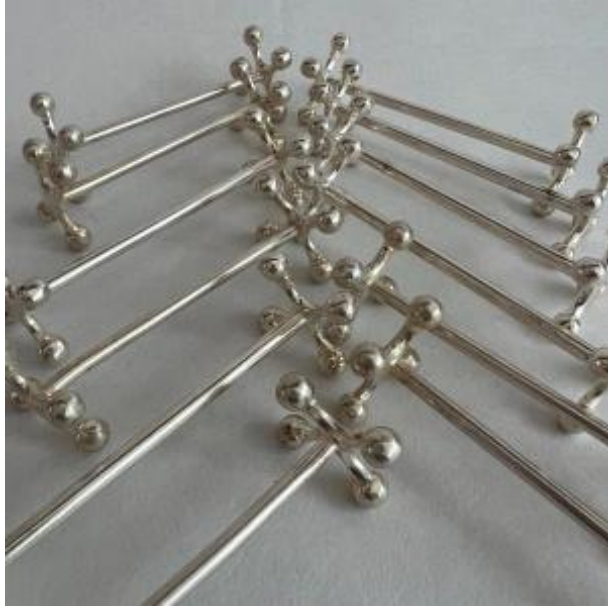

12 Pearl Model Knife Holders.

160 EUR

Signature : christofle

Period : 20th century

Condition : Bon état

Material : Silver metal

Length : t

Description

Suite of 12 knife holders. 6 signed CHRISTOFLE
6 of the same model, slightly smaller. Good
condition as in the photos dimension: length 8.5
cm and 7.5 cm Sending to the whole of France
contact me. Don't forget to follow my gallery to
be informed of the latest news. Find us on
Instagram #Galerie_N.6