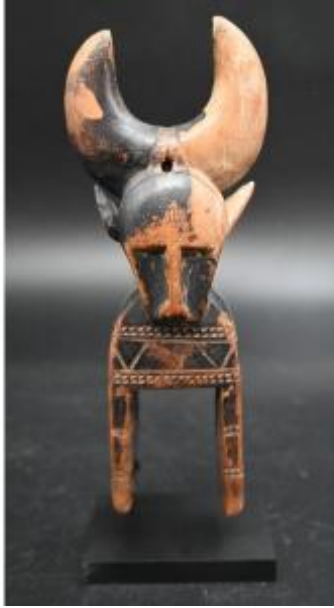

Hedle Pulley Baoulé / Baule Ivory Coast

700 EUR

Period : 20th century

Condition : Bon état

Material : Solid wood

Height : 18.5 cm

Description

Baoulé / Baule loom hedle pulley ,
featuring a beautiful patina
face beautiful stylization of the face
with custom base as shown in the photos
Total height 18.5 cm, pulley stirrup 16 x 6 cm