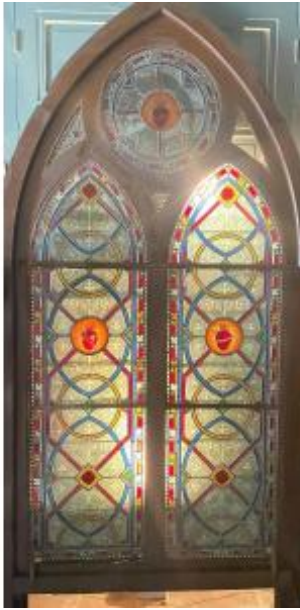

Set Of Stained Glass Windows On Carpentry In Ogive - Early Nineteenth

1 550 EUR

Period : 19th century

Condition : A restaurer

Material : Glass

Width : 129

Height : 260

Depth : 8

Description

This set of stained glass windows comes from a private chapel in the south of France. Beautiful polychromy for this spectacular stained glass window dedicated to the Sacred Heart, of which we have here three radiant representations. From these Sacred Hearts spring leaves of three-leafed vines, simultaneously symbolizing Christ and Trinity. Shimmering colors and fine design are the characteristic features of this rich set. The two central panels are mounted on a frame allowing the opening. A master glassmaker will have to take up the various gaps and breakages in this harmonious structure. The dimensions of this large piece are 260 cm high by 129 cm wide and the carpentry is 8 cm thick.