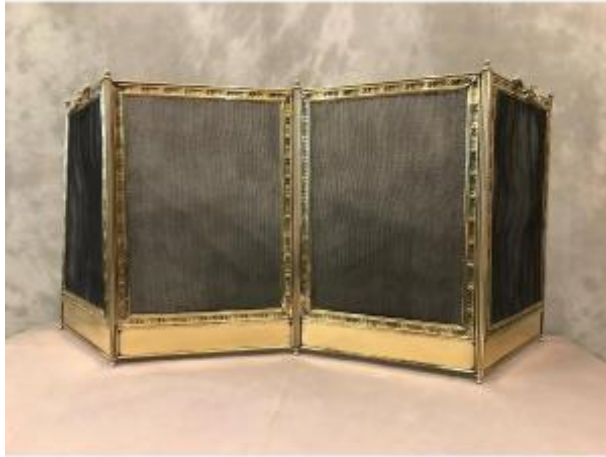

Antique Fireplace Screen In Polished Brass And Varnish From The 19th Century

650 EUR

Period : 19th century

Condition : Restauré par notre atelier

Material : Brass

Width : 4 x 33 cm

Height : 51,5 cm

Description

Old fireplace screen in fully polished and varnished pressed brass and with a strip at the bottom, it opens to 4 equal panels and carries two large bronze handles. Dimensions width 4 X 33 cm height 51.5 cm