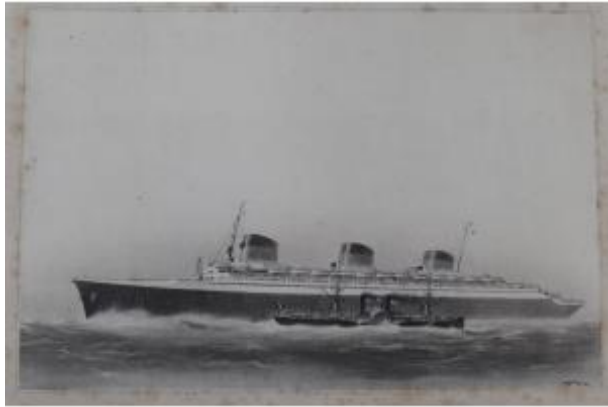

Albert Sebille - Original Drawing - Le Normandie - Steamboat Circa 1930

800 EUR

Period : 20th century

Condition : Très bon état

Material : Paper

Description

SEBILLE Albert (1874-1953), The Normandy liner, accompanied by a steamer Rare original drawing, black chalk, charcoal and stump, white gouache highlights, size 32 x 49 cm, perfect condition, a few bites on the passe-partout, unframed Albert SEBILLE was official painter of the navy in 1907. He was appointed artistic adviser by Mr. Gangardel, then director of the Compagnie Générale Transatlantique. He participated and produced with the engineers of the Transatlantic Company, sketches for the liner Normandy.