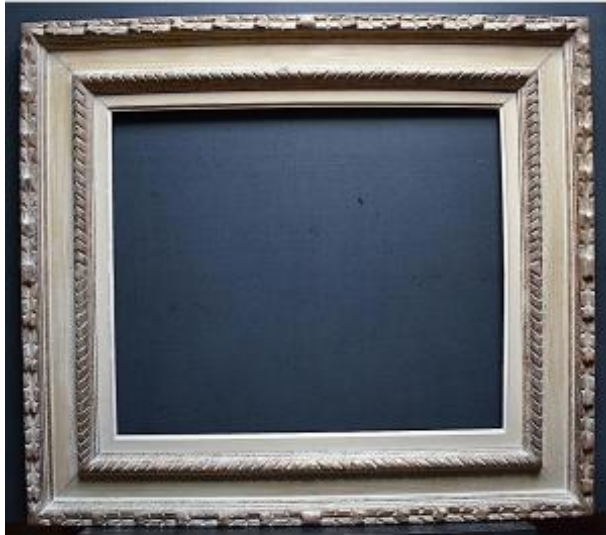

---

Frame 50s Montparnasse Rebate 55 X 46 Cm Format 10f Frame Ref C1052

380 EUR

Period : 20th century

Condition : Bon état

Material : Painted wood

Length : dimensions feuillure: 55 x 46 cm format 10f

Description

Beautiful old Montparnasse frame, in carved wood, period around 1940 1950.  
Color: light gray beige brown  
Condition: Good general condition, normal wear.  
Dimensions: format: 10F  
External dimension of the frame: 79 x 70 cm.  
Interior dimension with rabbet: 56.5 x 46.9 cm.  
(see arrowed photo)  
Dimension of the view: 54 x 44.5 cm.  
Wand width: 12.5 cm.  
Frame depth: 3.5 cm.  
Weight: 3.175 kg.