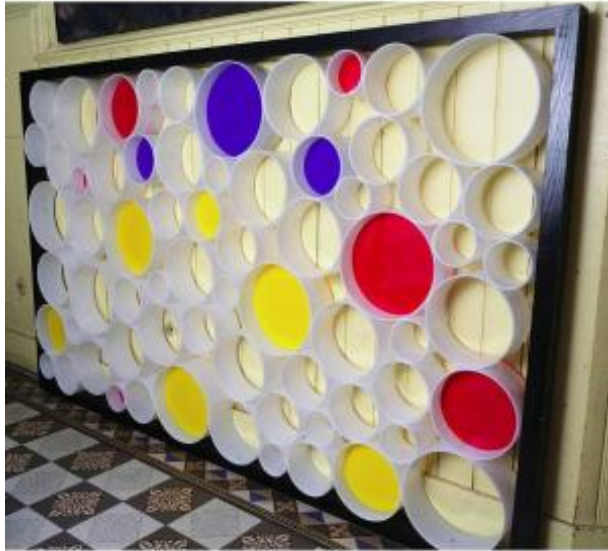

Large Black Wood Framed Plexi Structure

1 200 EUR

Period : 20th century

Condition : Très bon état

Material : Acrylic

Length : 191 cm

Width : 120 cm

Description

Year 70. Black wooden frame, white plexi structure interior, openwork circles or round blue, yellow or red plexi. The structure stands upright on its frame. Beautiful condition. High decorating ability. 120 x 191cm. Do not hesitate to visit our site and its many offers: