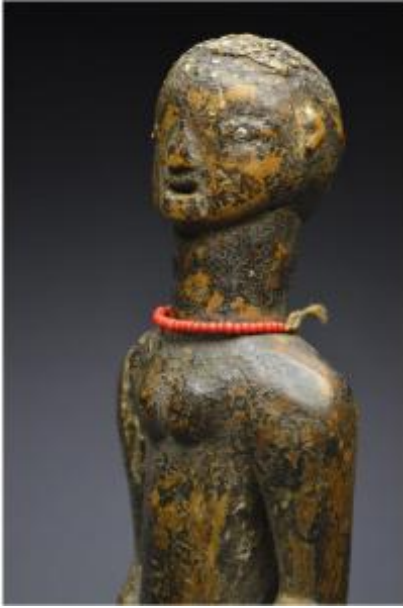

---

Tanzania, Nyamwezi People, First Half Of The 20th Century, Ancient Anthropomorphic Statuette With

299 EUR

Period : 20th century

Condition : Voir descriptif

Material : Solid wood

Height : 24.5 cm hors socle

Description

Tanzania, Nyamwezi People, first half of the 20th century, Ancient anthropomorphic statuette with deep patina

°°° Price can be reasonably negotiated °°°

Monoxylo statuette representing a standing woman planted on short but powerful legs resting on wide feet. The slender body receives a small chest, the arms detached from the body, the hands placed on the top of the thighs, the sex signified by an incision. A high cylindrical neck accommodates a large head with angular ears, almond eyes highlighted with small pearls framing a small flat nose framing a small

Dealer

Cultures & Civilisations

Arts d'Asie / Arts Précolombiens / Arts Premiers

Tel : 04 74 96 36 93

Mobile : 07 88 06 74 56

03 Allée Henri le Navigateur

Villefontaine 38090

quadrangular mouth. The skull formerly covered with a reptile skin (reliquat) and hollowed out at its top with a cavity containing a charge, the cheeks showing subtle scarifications in the shape of a cross.

Nice deep old patina

Usage marks

24.5 cm without stand

Private collection