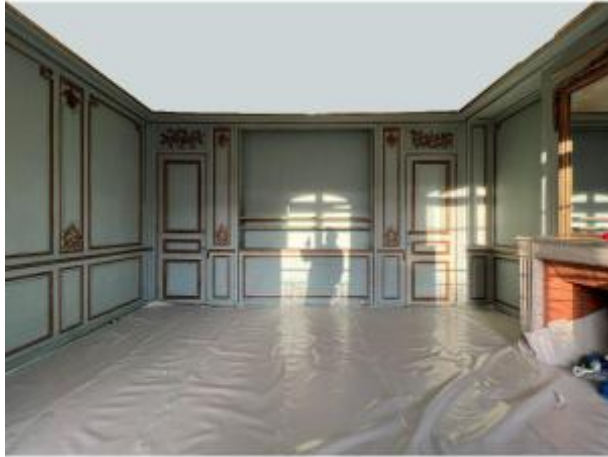

Elegant Parisian Woodwork From The Louis XVI Period

28 800 EUR

Period : 18th century

Condition : Très bon état

Material : Solid wood

Length : 12/13ml

Height : 273cm

Description

Elegant Parisian woodwork from the Louis XVI period, from a Hôtel Particulier, comprising approximately 12/13 linear meters + frames. Finished with a celadon patina. The moldings and the sculptures are rechapés of a gilding to the mixture. Except chimney and cornices. Price in the state: 27500e. Réf : A6217